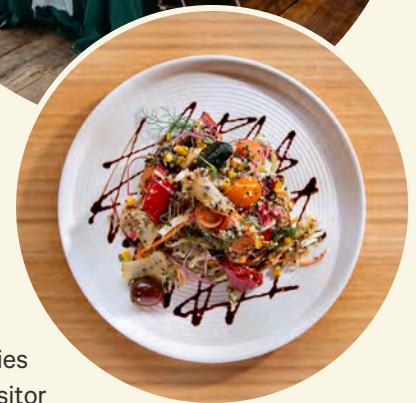

## FUNCTIONS AND EVENTS AT PUFFING BILLY RAILWAY

Puffing Billy Railway is Australia's Premier Preserved Steam Railway, located in the picturesque Dandenong Ranges. This century-old steam train continues to run on its original mountain track from Belgrave to Gembrook. Along the verdant railway corridor, discover some of Melbourne's most authentic and unique function spaces. Set in the parklands surrounding Lake Treganowan (Emerald Lake), the new state of the art Lakeside Visitor Centre features indoor and outdoor event spaces, local food and wine, and inspiring group experiences. Step into a bygone era and set your next event beneath the historic rafters of Nobelius Packing Shed in Emerald or amongst steam-powered artifacts at Menzies Creek Museum. From contemporary comfort to rustic charm, Puffing Billy has just the ticket for a memorable function. Our venues can be hired out exclusively to you, allowing flexibility to customise your special event.

## KEY FEATURES

- A range of venue styles from modern to rustic, located just 60 minutes from Melbourne CBD.
- Arrive in style with options to charter a train, hire exclusive carriages for your group, or enjoy First Class wine and dine experiences in beautifully restored heritage dining carriages.
- Inhouse catering to suit all occasions, featuring regional produce and local Yarra Valley wine.
- State of the art amenities in the new Lakeside Visitor Centre at Emerald Lake Park.
- Soundproof function space at Lakeside Visitor Centre with operable wall, the latest AV technology, dedicated bar and privacy blinds.
- Group experiences on board one of Victoria's most iconic tourist attractions.